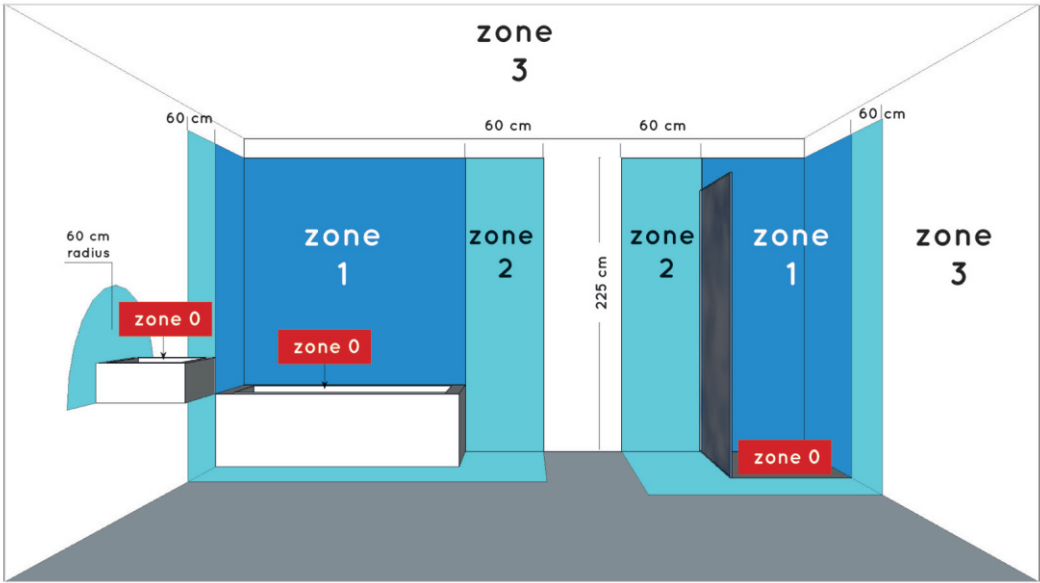

LUCIDE

GENERAL SPECIFICATION

item number : 28117/17/30

EAN code : 5411212281258

item number : 28117/17/31

EAN code : 5411212281333

BRICE LED

General

Dimensions LxWxH : 16.8cmx16.8cmx3,9cm
Height minimum : 3,9cm
Height maximum : 3,9cm
Dimensions shade LxWxH : -
Main material : Aluminum, PMMA
Ceiling rose material : -
Color : Matt black&Matt white
Style : Modern
Shape : Square
Weight : 0.91 kg
Warranty : 3 years

Installation of items in bathroom:

Product specifications

Dimmable : Yes
Light direction : Around(diffuser)
Adjustable in height : Not adjustable In Height (Before Installation)
Directional : 110°
Cable : No cable On Product
Cable length : - cm
Sensor : Without Sensor
Control : Light Switch Control
IP-Class : 44
Electric class : 2
Light source including ?: Yes
Lamp socket : No
Light source number : 72
Power requirements : 220-240V~50Hz
Bulb type & maximum wattage : SMD 4014 LED 15W