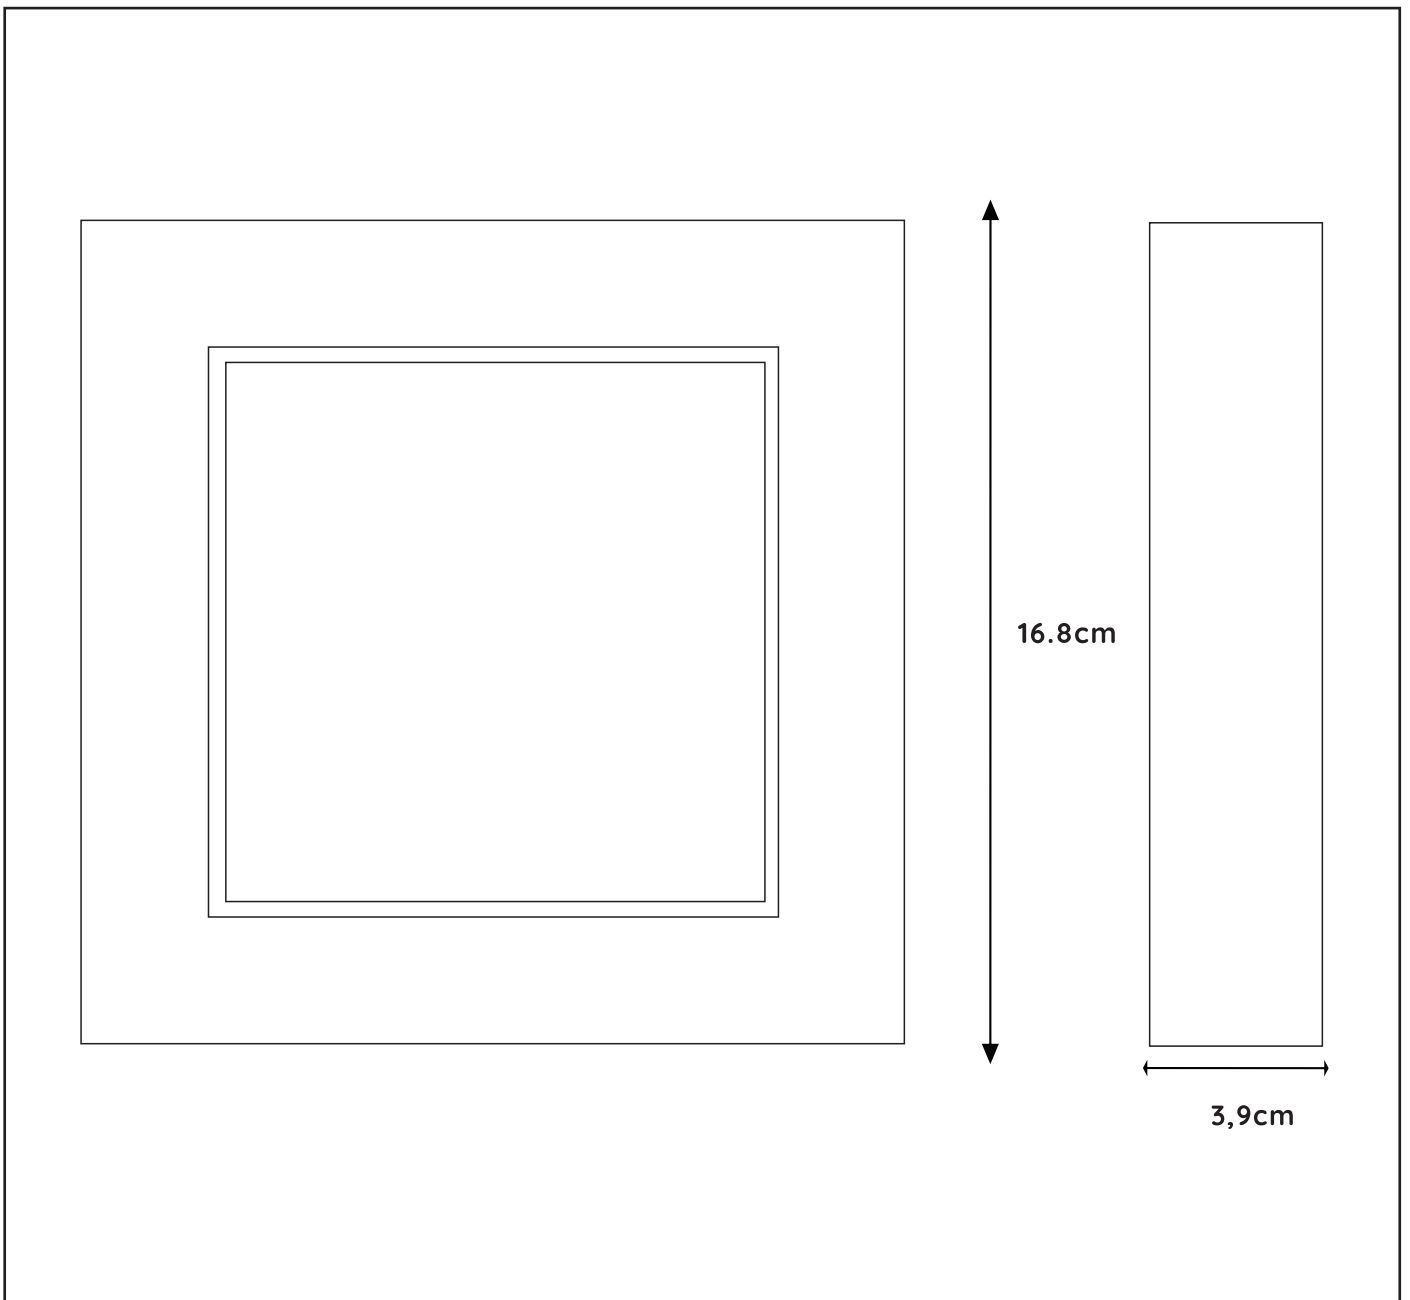

BRICE LED

Item number :28117/17/30
EAN code :5411212281258
Item number :28117/17/31
EAN code :5411212281333